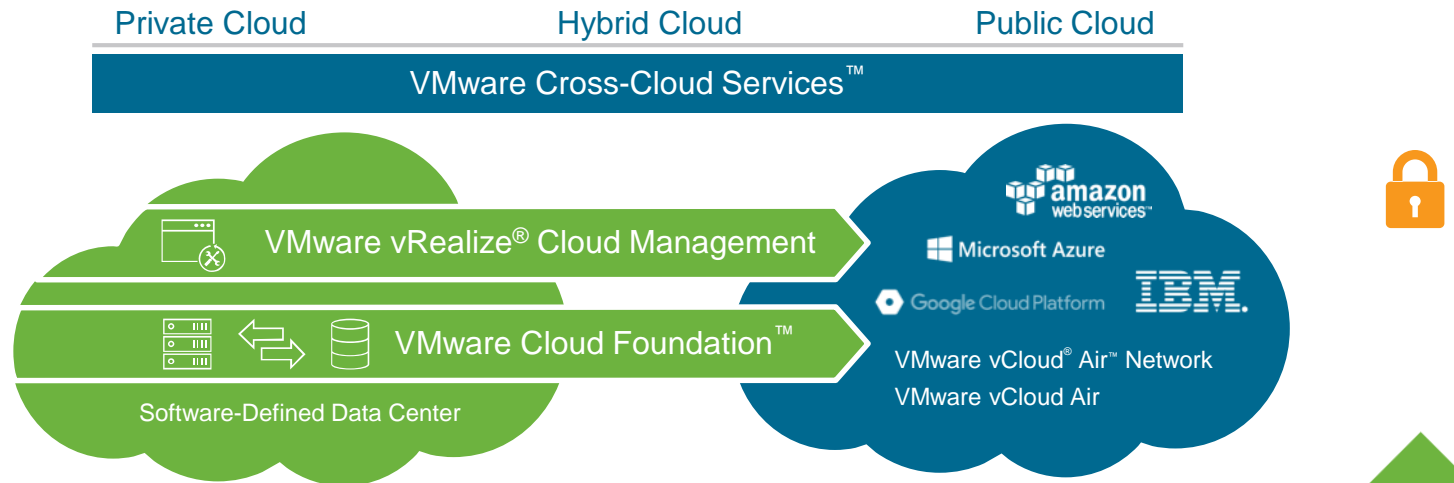

Ecosystem of Innovators

Cross-Industry Customer Adoption

An Architecture to Transform Cybersecurity As We Know It

How VMware Helps

What makes cybersecurity so challenging?

Secure Application Infrastructure

Secure Identity and Endpoints

Streamline Compliance

Intrinsic Security from Data Center to Device

Enabled with VMware's Integrated Architecture

- Empower Digital Workspaces
- Integrate Public Clouds
- Modernize Data Centers
- Transform Security

Any Device

Any Application

VMware Cross-Cloud Architecture™

Any Cloud

Summary

Key Takeaways

Virtualisation “Raises All Security Boats”

Architect-In vs. Urban Sprawl of the Past